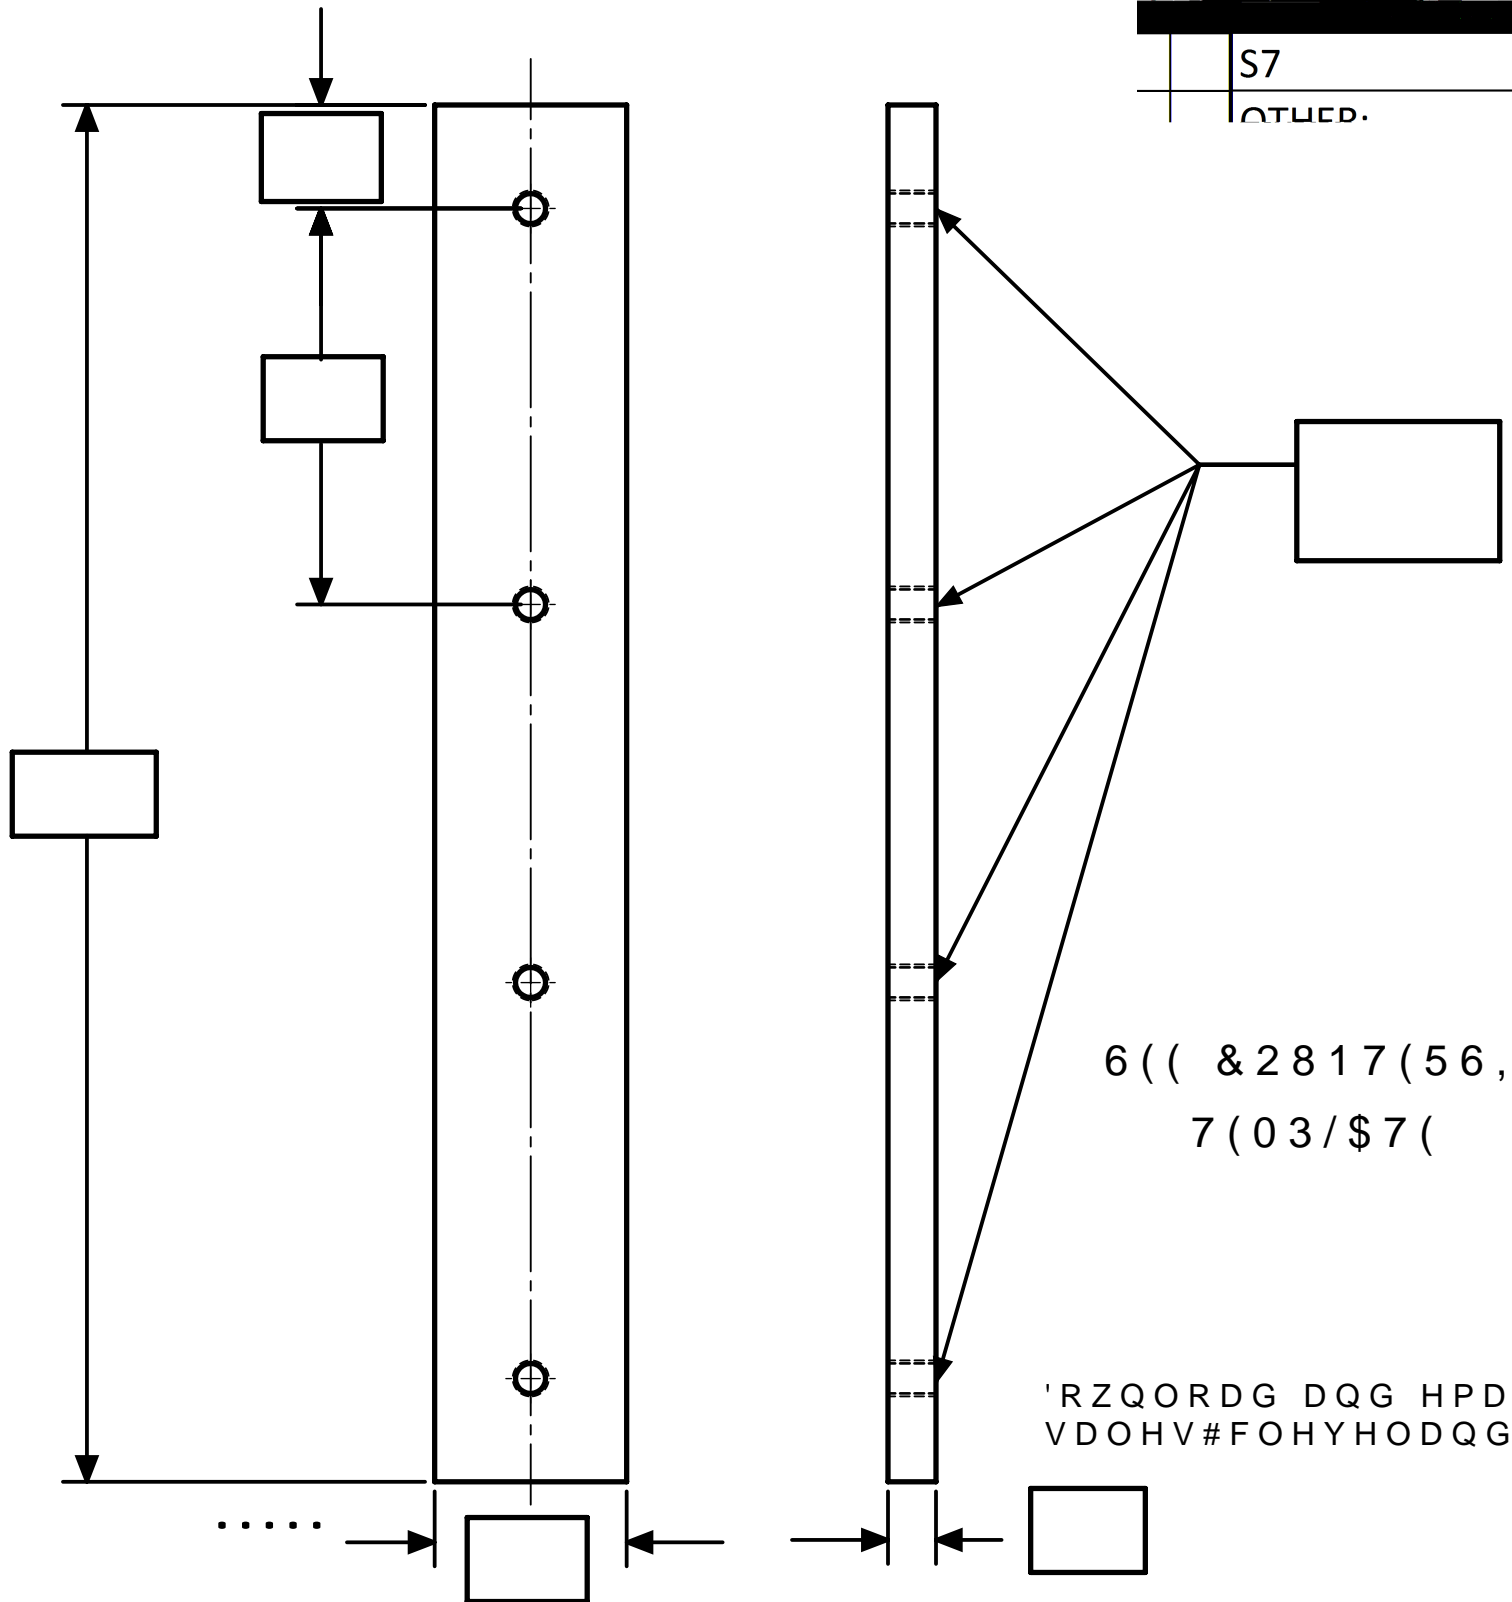

CST CLEVELAND STEEL TOOL

Material:	
	S7
ATTNED.	

6((& 2817(56, 1
7(03/\$7(

'RZQORDG DQG HPDL
VDOHV#FOHYHODQGV

			Has blade been re...	
Year:	Marking:	Machine Make:	Machine Model:	Year: