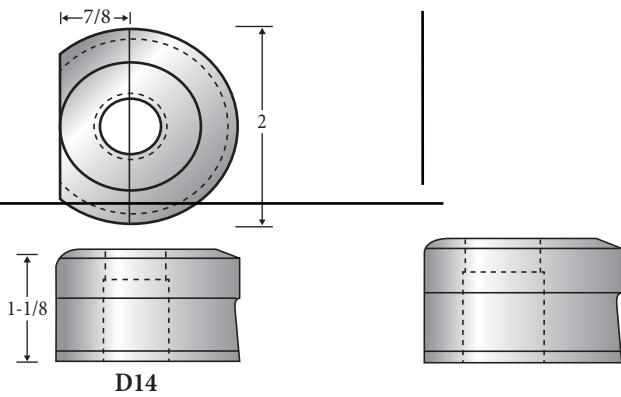

CHE

DIE

C **O B** **L**

Barcutter Blades

We supply Punch Stems and Coupling Nuts for all Buffalo machines. Contact our sales department or shop our website to find the replacement tools you need.