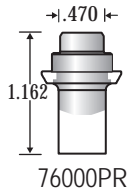

# Non-Headed Punch Styles

75001

76000PR